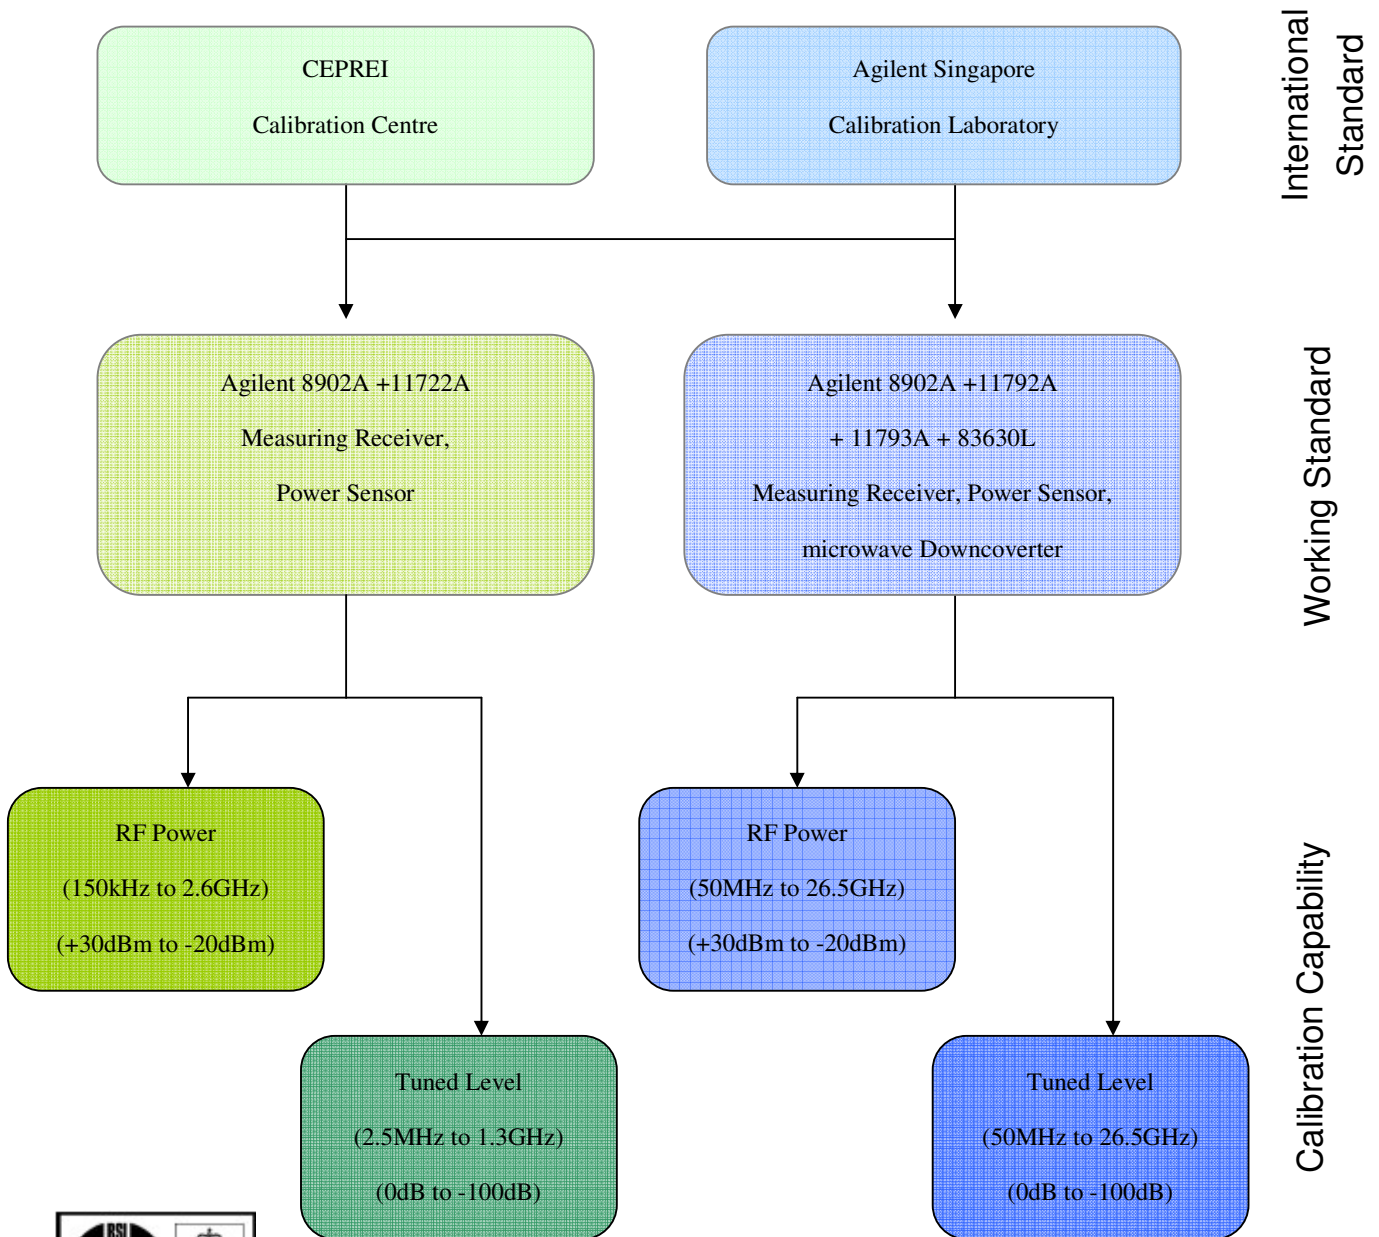

Traceability Chart RF Power Measurement

ISO 9001:2008
Certificate No.: 03 99736