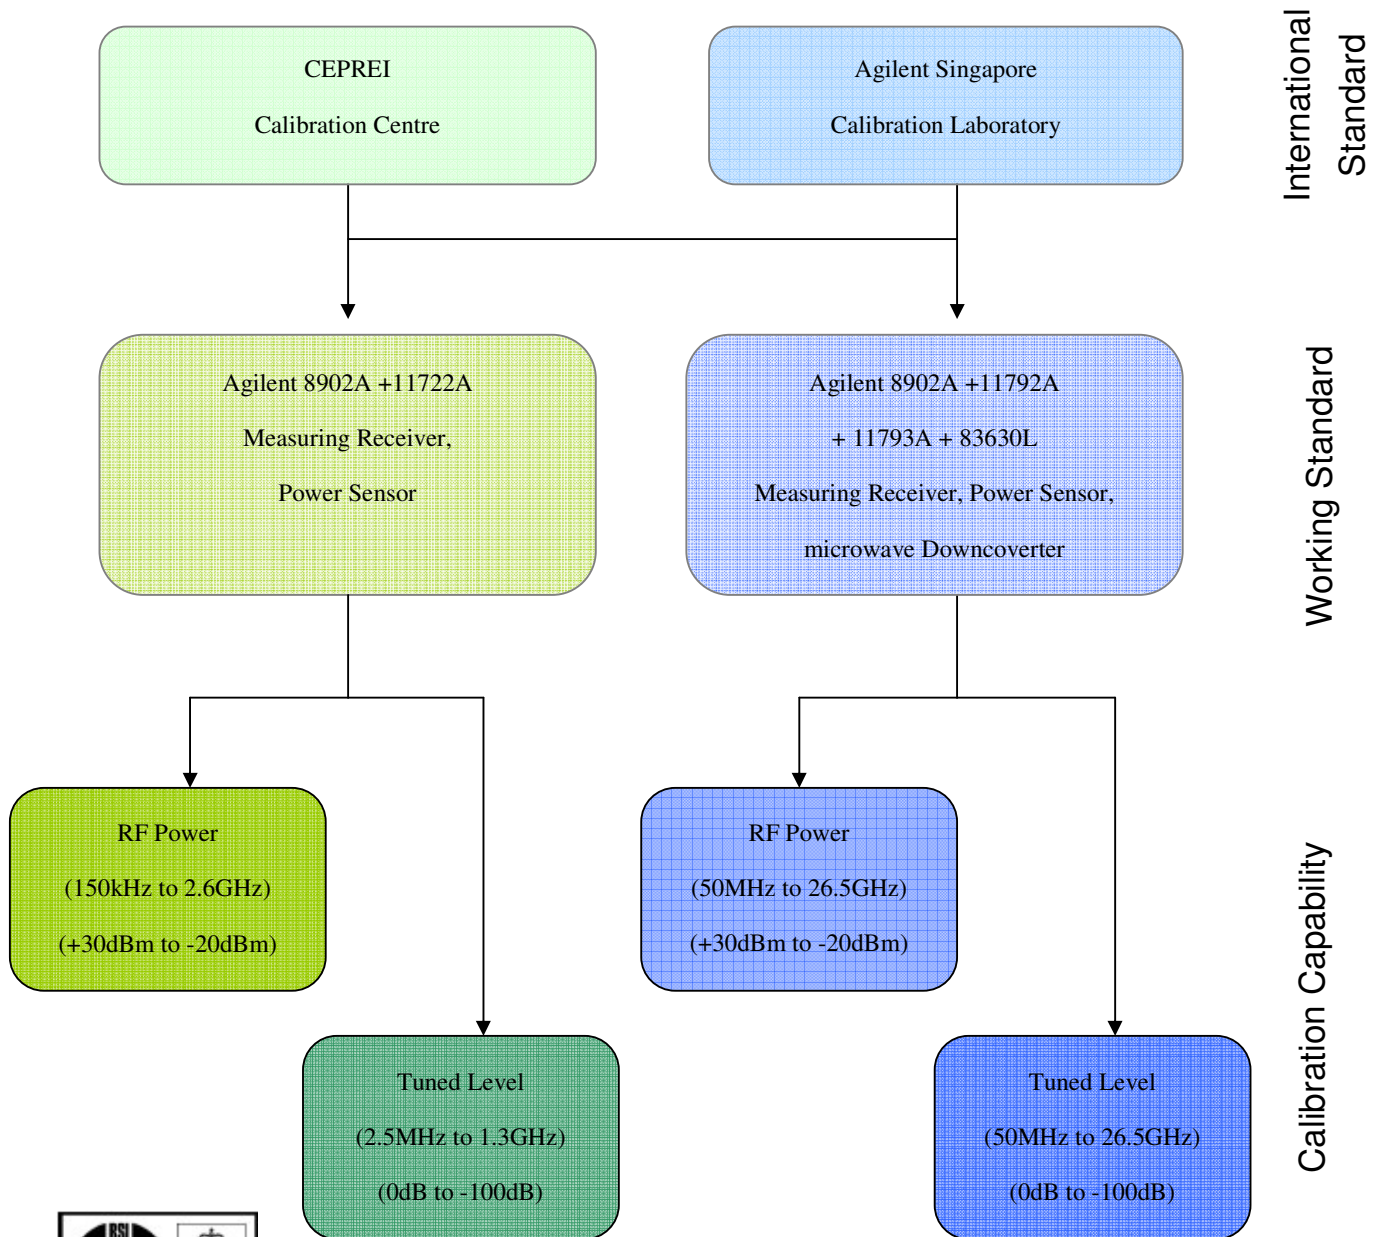

## Traceability Chart RF Power Measurement

ISO 9001:2008  
Certificate No.: 03 99736